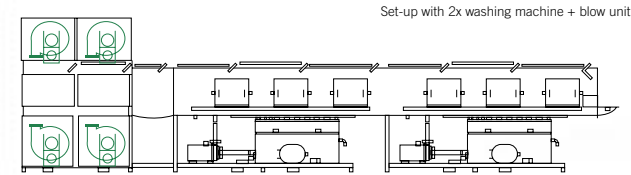

Long-term rental

Many machine set-ups possible. Price on demand.