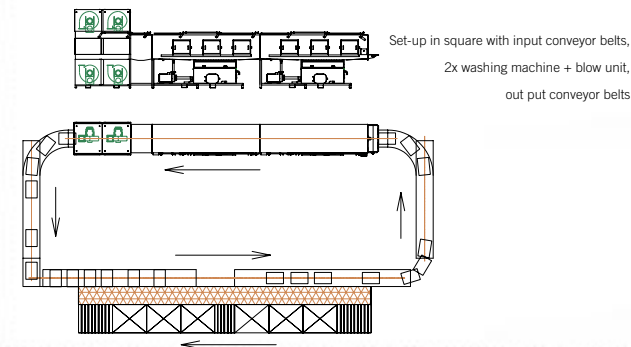

Long-term rental

Many machine set-ups possible. Price on demand.